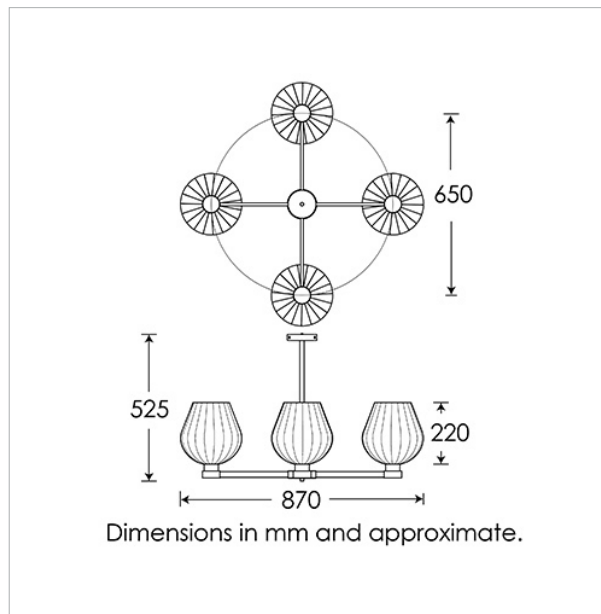

H&
CO

LIGHT BEYOND DESIGN