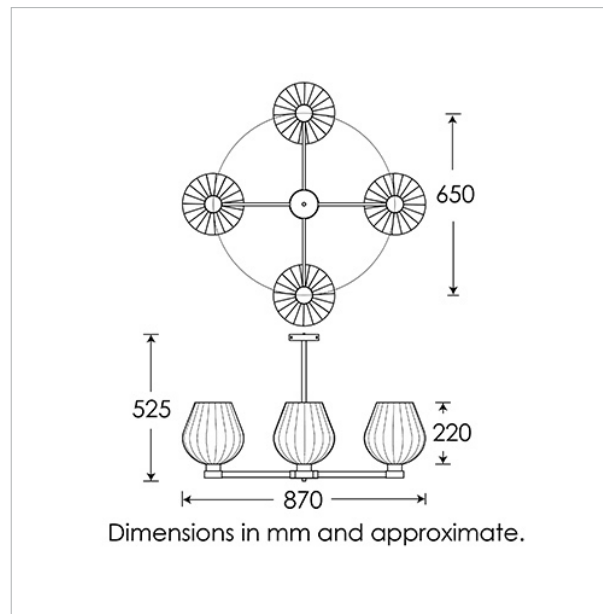

H&
CO

LIGHT BEYOND DESIGN