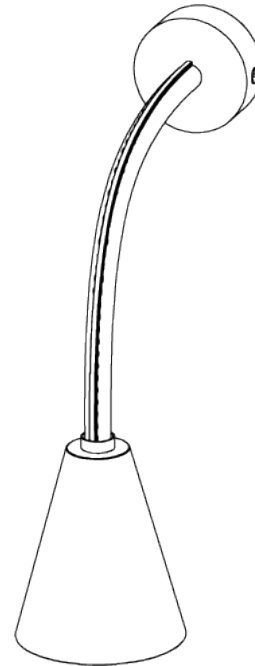

PORTA ROMANA

Huxley Flexible Wall Light

TWL131 | Chocolate

Chocolate shown with Antique Brass

HEIGHT
285mm | 11 1/4"

CONSTRUCTED FROM
Leather with brass or patinated brass 25W

MAX WATTAGE

WIDTH
85mm | 3 1/2"

PROJECTION
390mm | 15 1/2"

LAMP
1 x 320lm (3w) LED G9 Capsule

VOLTAGE
220-240V

FINISHES
1 Chocolate
2 Tan

Huxley Flexible Wall Light

TWL131

HEIGHT
285mm | 11 1/4"

WIDTH
85mm | 3 1/2"