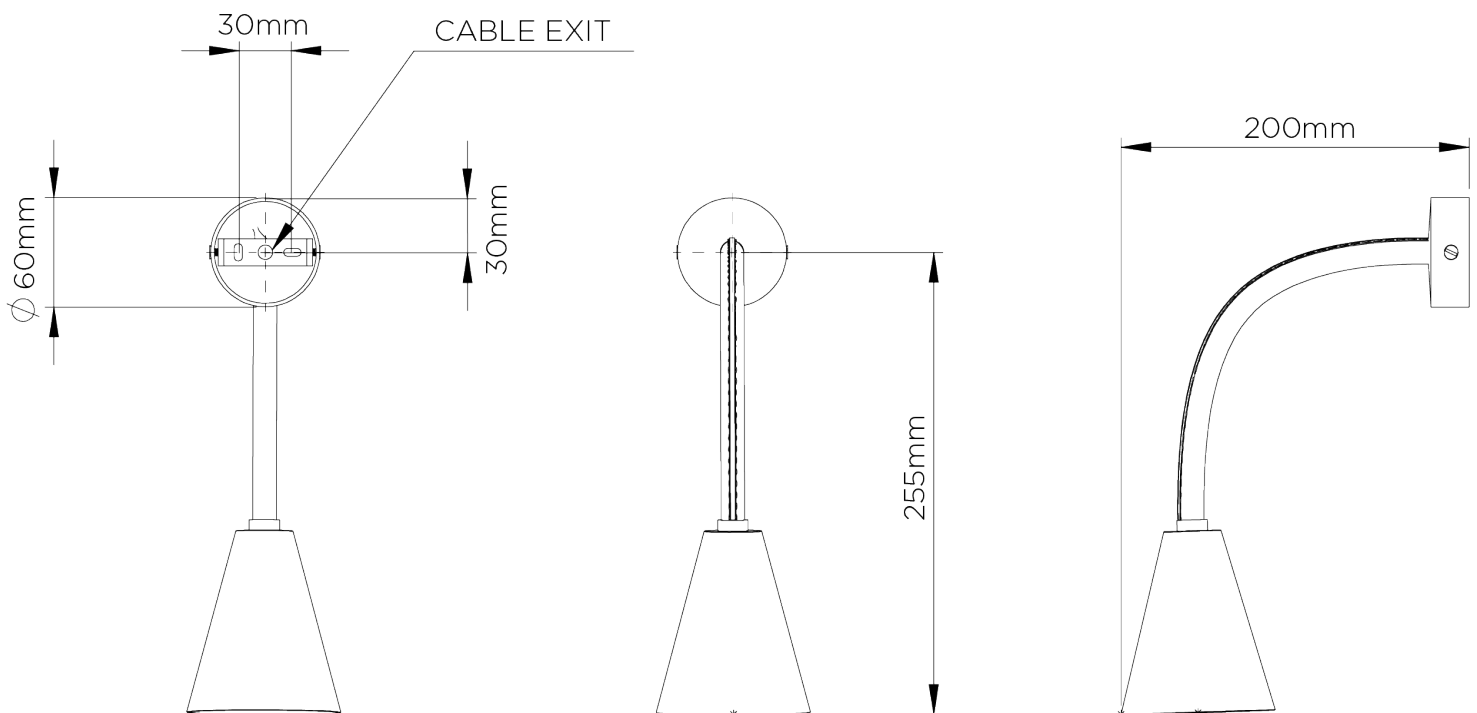

PORTA ROMANA

Huxley Flexible Wall Light

TWL131 | Chocolate

Chocolate shown with Antique Brass

HEIGHT
285mm | 11 1/4"

CONSTRUCTED FROM
Leather with brass or patinated brass 25W

MAX WATTAGE

WIDTH
85mm | 3 1/2"

PROJECTION
390mm | 15 1/2"

LAMP
1 x 320lm (3w) LED G9 Capsule

VOLTAGE
220-240V

FINISHES
1 Chocolate
2 Tan

Huxley Flexible Wall Light

TWL131

HEIGHT
285mm | 11 1/4"

WIDTH
85mm | 3 1/2"