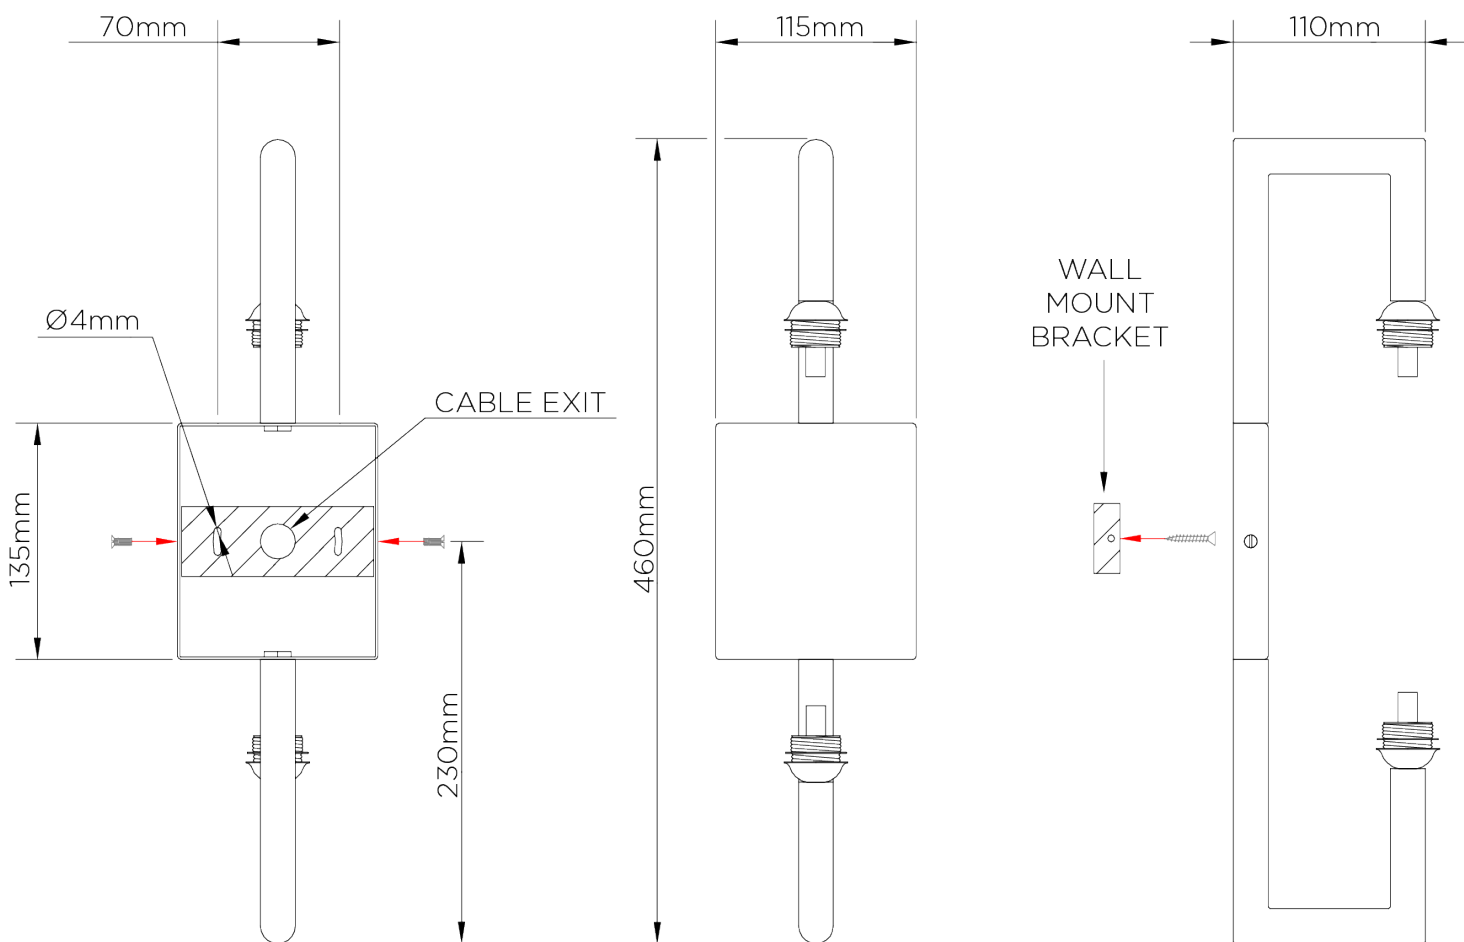

PORTA ROMANA

Lille Wall Light

TWL71 | Versailles Gold

Versailles Gold shown with 5" Tall Cylinder in Putty Silk

HEIGHT
460mm | 18 1/4"

CONSTRUCTED FROM
Steel and brass with decorative finish
5" Tall Cylinder

RECOMMENDED SHADE

HEIGHT WITH SHADE
460mm | 18 1/4"

WEIGHT
1.2 kg | 2.64 lbs

MAX WATTAGE
25W

WIDTH
127mm | 5"

PROJECTION
190mm | 7 1/2"

LAMP
2 x 320lm (3w) LED G9 Capsule

WIDTH WITH SHADE
127mm | 5"

VOLTAGE
220-240V

FLEX AND SWITCH
Brass lampholder

FINISHES
1 Burnt Silver
2 Versailles Gold

Lille Wall Light

TWL71

HEIGHT
460mm | 18 1/4"

HEIGHT WITH SHADE
460mm | 18 1/4"

WIDTH
127mm | 5"

WIDTH WITH SHADE
127mm | 5"

© Porta Romana 2022

Dimensions and weights are provided as a guide. All Porta Romana Products are made by hand and variations can occur in some products. The products you are buying or marketing are exclusive designs belonging to Porta Romana. Please do not submit design sheets featuring our products to other manufacturing companies nor to other parties who might. Any manufacturer found to be reproducing Porta Romana products will be breaching copyright law and will be actively pursued