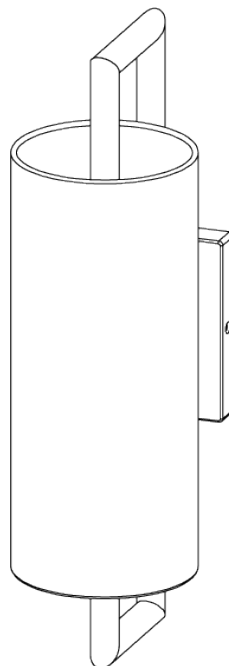

PORTA ROMANA

Lille Wall Light

TWL71 | Versailles Gold

Versailles Gold shown with 5" Tall Cylinder in Putty Silk

HEIGHT
460mm | 18 1/4"

CONSTRUCTED FROM
Steel and brass with decorative finish
5" Tall Cylinder

RECOMMENDED SHADE

HEIGHT WITH SHADE
460mm | 18 1/4"

WEIGHT
1.2 kg | 2.64 lbs

MAX WATTAGE
25W

WIDTH
127mm | 5"

PROJECTION
190mm | 7 1/2"

LAMP
2 x 320lm (3w) LED G9 Capsule

WIDTH WITH SHADE
127mm | 5"

VOLTAGE
220-240V

FLEX AND SWITCH
Brass lampholder

FINISHES
1 Burnt Silver
2 Versailles Gold

Lille Wall Light

TWL71

HEIGHT
460mm | 18 1/4"

HEIGHT WITH SHADE
460mm | 18 1/4"

WIDTH
127mm | 5"

WIDTH WITH SHADE
127mm | 5"

© Porta Romana 2022

Dimensions and weights are provided as a guide. All Porta Romana Products are made by hand and variations can occur in some products. The products you are buying or marketing are exclusive designs belonging to Porta Romana. Please do not submit design sheets featuring our products to other manufacturing companies nor to other parties who might. Any manufacturer found to be reproducing Porta Romana products will be breaching copyright law and will be actively pursued