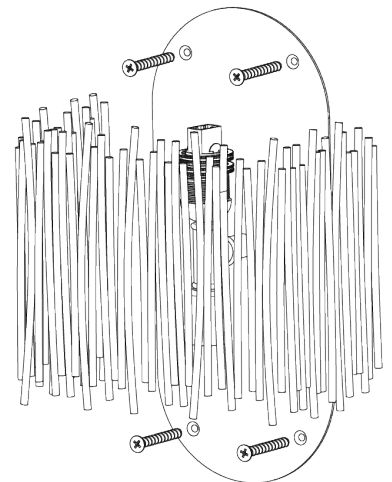

## Matchstick Wall Light

TWL64 | Bronzed

Bronze shown with 6 1/2" Matchstick in Putty

HEIGHT  
430mm | 17"

CONSTRUCTED FROM  
Forged steel with decorative finish

RECOMMENDED SHADE  
6.5" Matchstick

HEIGHT WITH SHADE  
430mm | 17"

WEIGHT  
1.4 kg | 3.08 lbs

MAX WATTAGE  
25W

WIDTH  
180mm | 7 1/4"

PROJECTION  
102mm | 4 1/4"

LAMP  
2 x 320lm (3w) LED G9 Capsule

WIDTH WITH SHADE  
180mm | 7 1/4"

VOLTAGE  
220-240V

FINISHES  
1 Burnt Silver  
2 Bronzed  
3 White Gold

# Matchstick Wall Light

TWL64

HEIGHT  
430mm | 17"

HEIGHT WITH SHADE  
430mm | 17"

WIDTH  
180mm | 7 1/4"

WIDTH WITH SHADE  
180mm | 7 1/4"

© Porta Romana 2022

Dimensions and weights are provided as a guide. All Porta Romana Products are made by hand and variations can occur in some products. The products you are buying or marketing are exclusive designs belonging to Porta Romana. Please do not submit design sheets featuring our products to other manufacturing companies nor to other parties who might. Any manufacturer found to be reproducing Porta Romana products will be breaching copyright law and will be actively pursued