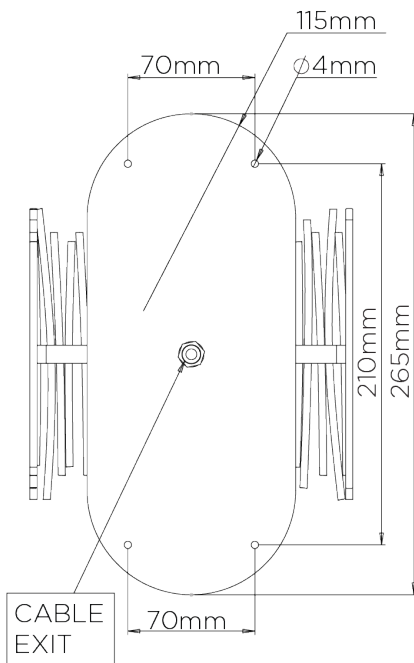

## Matchstick Wall Light

TWL64 | Bronzed

Bronze shown with 6 1/2" Matchstick in Putty

HEIGHT  
430mm | 17"

CONSTRUCTED FROM  
Forged steel with decorative finish

RECOMMENDED SHADE  
6.5" Matchstick

HEIGHT WITH SHADE  
430mm | 17"

WEIGHT  
1.4 kg | 3.08 lbs

MAX WATTAGE  
25W

WIDTH  
180mm | 7 1/4"

PROJECTION  
102mm | 4 1/4"

LAMP  
2 x 320lm (3w) LED G9 Capsule

WIDTH WITH SHADE  
180mm | 7 1/4"

VOLTAGE  
220-240V

FINISHES  
1 Burnt Silver  
2 Bronzed  
3 White Gold

# Matchstick Wall Light

TWL64

HEIGHT  
430mm | 17"

HEIGHT WITH SHADE  
430mm | 17"

WIDTH  
180mm | 7 1/4"

WIDTH WITH SHADE  
180mm | 7 1/4"

© Porta Romana 2022

Dimensions and weights are provided as a guide. All Porta Romana Products are made by hand and variations can occur in some products. The products you are buying or marketing are exclusive designs belonging to Porta Romana. Please do not submit design sheets featuring our products to other manufacturing companies nor to other parties who might. Any manufacturer found to be reproducing Porta Romana products will be breaching copyright law and will be actively pursued