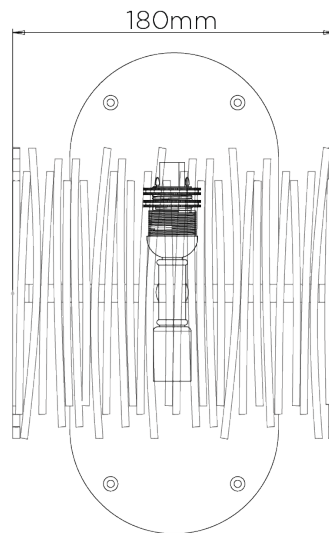

## Matchstick Wall Light

TWL64 | Bronzed

Bronze shown with 6 1/2" Matchstick in Putty

HEIGHT  
430mm | 17"

CONSTRUCTED FROM  
Forged steel with decorative finish

RECOMMENDED SHADE  
6.5" Matchstick

HEIGHT WITH SHADE  
430mm | 17"

WEIGHT  
1.4 kg | 3.08 lbs

MAX WATTAGE  
25W

WIDTH  
180mm | 7 1/4"

PROJECTION  
102mm | 4 1/4"

LAMP  
2 x 320lm (3w) LED G9 Capsule

WIDTH WITH SHADE  
180mm | 7 1/4"

VOLTAGE  
220-240V

FINISHES  
1 Burnt Silver  
2 Bronzed  
3 White Gold

# Matchstick Wall Light

TWL64

HEIGHT  
430mm | 17"

HEIGHT WITH SHADE  
430mm | 17"

WIDTH  
180mm | 7 1/4"

WIDTH WITH SHADE  
180mm | 7 1/4"

© Porta Romana 2022

Dimensions and weights are provided as a guide. All Porta Romana Products are made by hand and variations can occur in some products. The products you are buying or marketing are exclusive designs belonging to Porta Romana. Please do not submit design sheets featuring our products to other manufacturing companies nor to other parties who might. Any manufacturer found to be reproducing Porta Romana products will be breaching copyright law and will be actively pursued