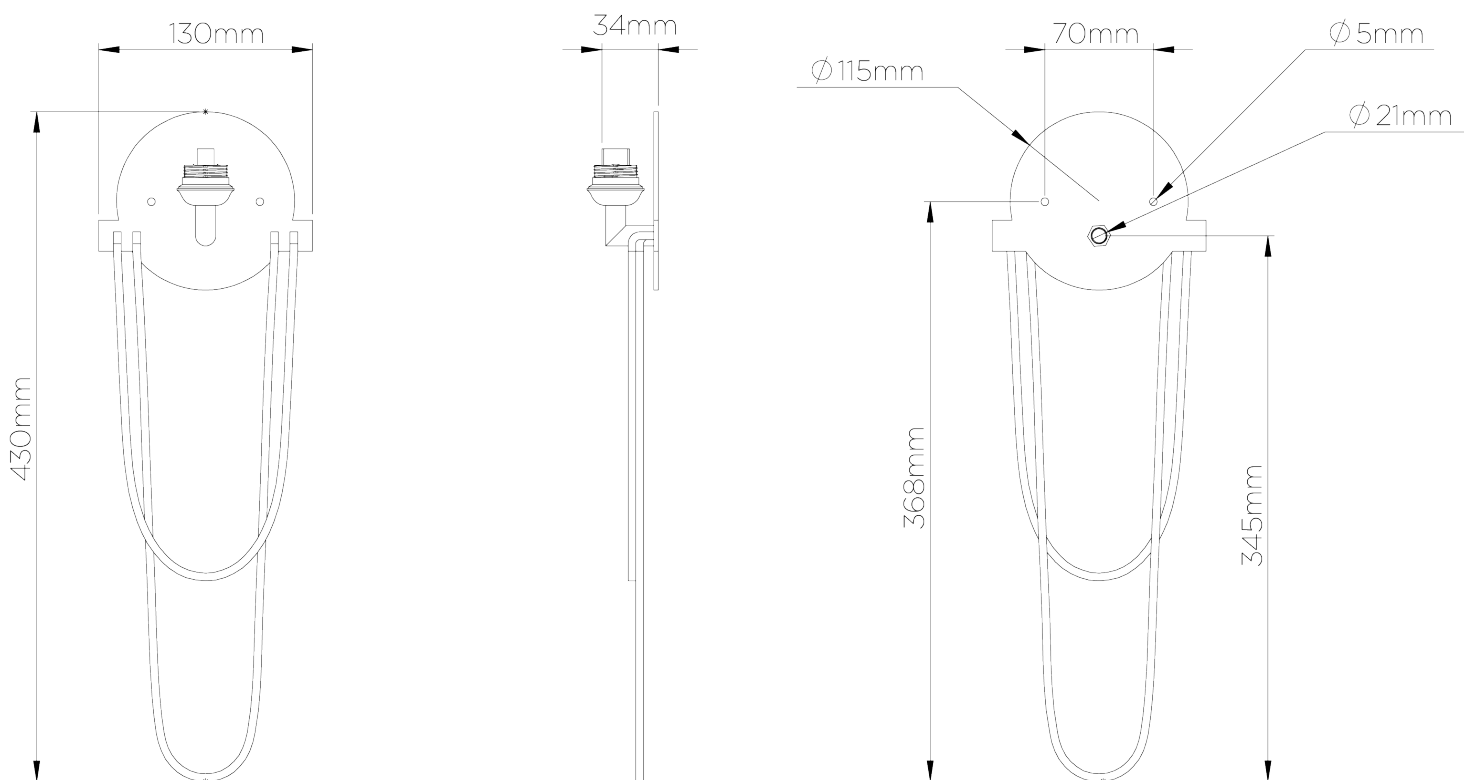

PORTA ROMANA

Pendolino Wall Light Small

TWL58S | Nickel

Nickel shown with 6" Semi Cylinder in Ivory Silk

HEIGHT
430mm | 17"

CONSTRUCTED FROM
Forged steel with decorative finish or 6" Semi Cylinder
nickel plated brass

RECOMMENDED SHADE

HEIGHT WITH SHADE
520mm | 20 1/2"

WEIGHT
0.5 kg | 1.1 lbs

MAX WATTAGE
25W

WIDTH
130mm | 5 1/4"

PROJECTION
85mm | 3 1/2"

LAMP
1 x 320lm (3w) LED G9 Capsule

WIDTH WITH SHADE
165mm | 6 1/2"

VOLTAGE
220-240V

FLEX AND SWITCH
Nickel lampholder

FINISHES
1 Burnt Silver
2 French Brass
3 Nickel

Pendolino Wall Light Small

TWL58S

HEIGHT
430mm | 17"

HEIGHT WITH SHADE
520mm | 20 1/2"

WIDTH
130mm | 5 1/4"

WIDTH WITH SHADE
165mm | 6 1/2"

© Porta Romana 2022

Dimensions and weights are provided as a guide. All Porta Romana Products are made by hand and variations can occur in some products. The products you are buying or marketing are exclusive designs belonging to Porta Romana. Please do not submit design sheets featuring our products to other manufacturing companies nor to other parties who might. Any manufacturer found to be reproducing Porta Romana products will be breaching copyright law and will be actively pursued