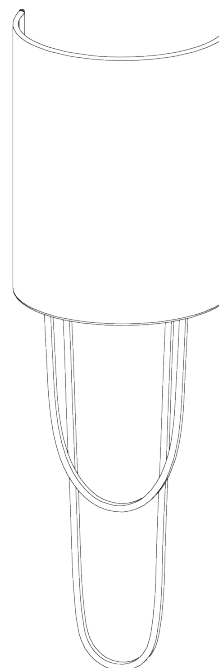

PORTA ROMANA

Pendolino Wall Light Small

TWL58S | Nickel

Nickel shown with 6" Semi Cylinder in Ivory Silk

HEIGHT
430mm | 17"

CONSTRUCTED FROM
Forged steel with decorative finish or 6" Semi Cylinder
nickel plated brass

RECOMMENDED SHADE

HEIGHT WITH SHADE
520mm | 20 1/2"

WEIGHT
0.5 kg | 1.1 lbs

MAX WATTAGE
25W

WIDTH
130mm | 5 1/4"

PROJECTION
85mm | 3 1/2"

LAMP
1 x 320lm (3w) LED G9 Capsule

WIDTH WITH SHADE
165mm | 6 1/2"

VOLTAGE
220-240V

FLEX AND SWITCH
Nickel lampholder

FINISHES
1 Burnt Silver
2 French Brass
3 Nickel

Pendolino Wall Light Small

TWL58S

HEIGHT
430mm | 17"

HEIGHT WITH SHADE
520mm | 20 1/2"

WIDTH
130mm | 5 1/4"

WIDTH WITH SHADE
165mm | 6 1/2"

© Porta Romana 2022

Dimensions and weights are provided as a guide. All Porta Romana Products are made by hand and variations can occur in some products. The products you are buying or marketing are exclusive designs belonging to Porta Romana. Please do not submit design sheets featuring our products to other manufacturing companies nor to other parties who might. Any manufacturer found to be reproducing Porta Romana products will be breaching copyright law and will be actively pursued