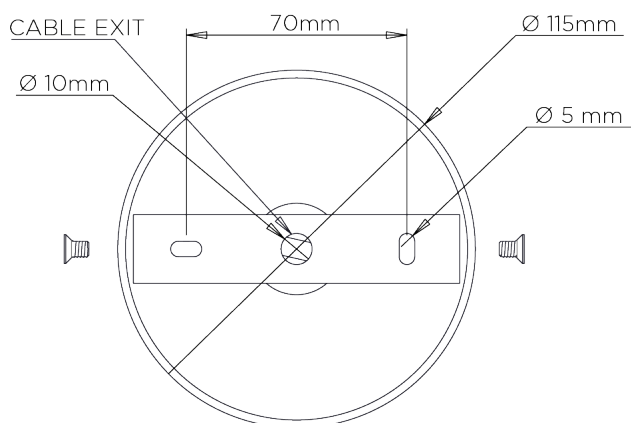

**MINIMUM DROP**  
1080mm | 42 3/4"

**WEIGHT**  
10.3 kg | 22.66 lbs

**MAX WATTAGE**  
25W

**MAXIMUM DROP**  
2065mm | 81 1/2"

**LAMP**  
3 x 320lm (3w) LED G9 Capsule

**DROPS AVAILABLE**  
2065mm / Custom

# Miro Pumpkin Chandelier

MCL33

WIDTH  
490mm | 19 1/4"

MINIMUM DROP  
1080mm | 42 3/4"

MAXIMUM DROP  
2065mm | 81 1/2"

DROPS AVAILABLE  
2065mm / Custom

CEILING ROSE DETAIL

© Porta Romana 2022