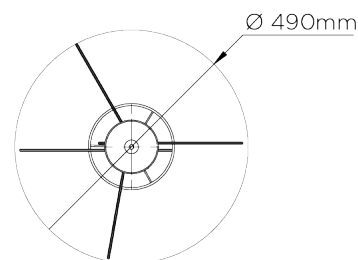

**MINIMUM DROP**  
1080mm | 42 3/4"

**WEIGHT**  
10.3 kg | 22.66 lbs

**MAX WATTAGE**  
25W

**MAXIMUM DROP**  
2065mm | 81 1/2"

**LAMP**  
3 x 320lm (3w) LED G9 Capsule

**DROPS AVAILABLE**  
2065mm / Custom

# Miro Pumpkin Chandelier

MCL33

WIDTH  
490mm | 19 1/4"

MINIMUM DROP  
1080mm | 42 3/4"

MAXIMUM DROP  
2065mm | 81 1/2"

DROPS AVAILABLE  
2065mm / Custom

CEILING ROSE DETAIL

© Porta Romana 2022