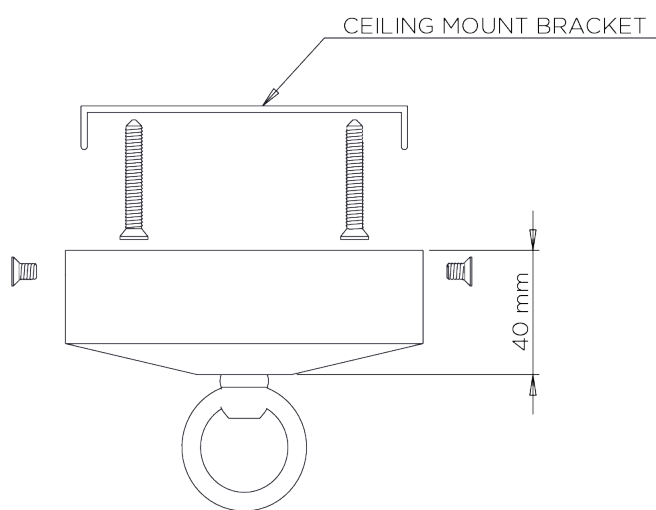

# Miro Pumpkin Chandelier

MCL33

WIDTH  
490mm | 19 1/4"

MINIMUM DROP  
1080mm | 42 3/4"

MAXIMUM DROP  
2065mm | 81 1/2"

DROPS AVAILABLE  
2065mm / Custom

CEILING ROSE DETAIL

© Porta Romana 2022