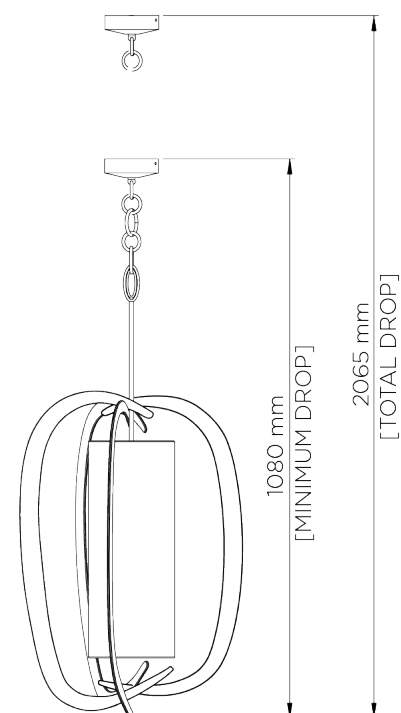

## Miro Pumpkin Chandelier

MCL33 | Bronzed

Bronzed with 7" Miro Cylinder in Putty Silk

**WIDTH**  
490mm | 19 1/4"

**CONSTRUCTED FROM**  
Forged steel with decorative finish

**RECOMMENDED SHADE**  
7" Miro Cylinder

**MINIMUM DROP**  
1080mm | 42 3/4"

**WEIGHT**  
10.3 kg | 22.66 lbs

**MAX WATTAGE**  
25W

**MAXIMUM DROP**  
2065mm | 81 1/2"

**LAMP**  
3 x 320lm (3w) LED G9 Capsule

**DROPS AVAILABLE**  
2065mm / Custom

# Miro Pumpkin Chandelier

MCL33

WIDTH  
490mm | 19 1/4"

MINIMUM DROP  
1080mm | 42 3/4"

MAXIMUM DROP  
2065mm | 81 1/2"

DROPS AVAILABLE  
2065mm / Custom

CEILING ROSE DETAIL

© Porta Romana 2022