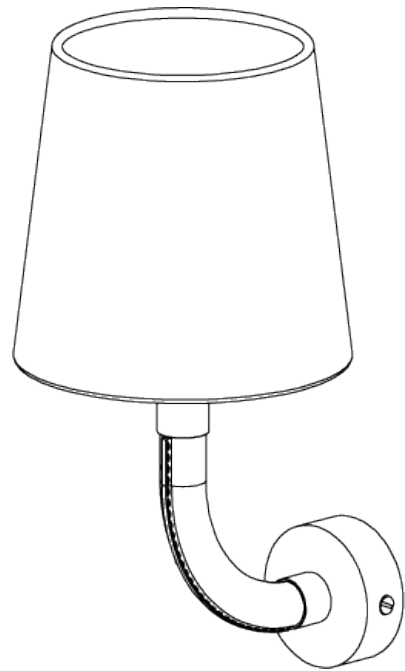

PORTA ROMANA

Huxley Wall Light

TWL132 | Tan

Tan shown with Antique Brass with 5.5" Fez in Natural Linen

HEIGHT
190mm | 7 1/2"

CONSTRUCTED FROM
Leather and steel with brass or
patinated brass

RECOMMENDED SHADE
5.5" Fez

HEIGHT WITH SHADE
285mm | 11 1/4"

PROJECTION
170mm | 6 3/4"

MAX WATTAGE
25W

WIDTH
60mm | 2 1/2"

LAMP
1 x 450lm (5w) LED E14 Candle

WIDTH WITH SHADE
140mm | 5 3/4"

VOLTAGE
220-240V

DIMMABLE

FINISHES
1 Chocolate
2 Tan

Huxley Wall Light

TWL132

HEIGHT
190mm | 7 1/2"

HEIGHT WITH SHADE
285mm | 11 1/4"

WIDTH
60mm | 2 1/2"

WIDTH WITH SHADE
140mm | 5 3/4"

© Porta Romana 2022