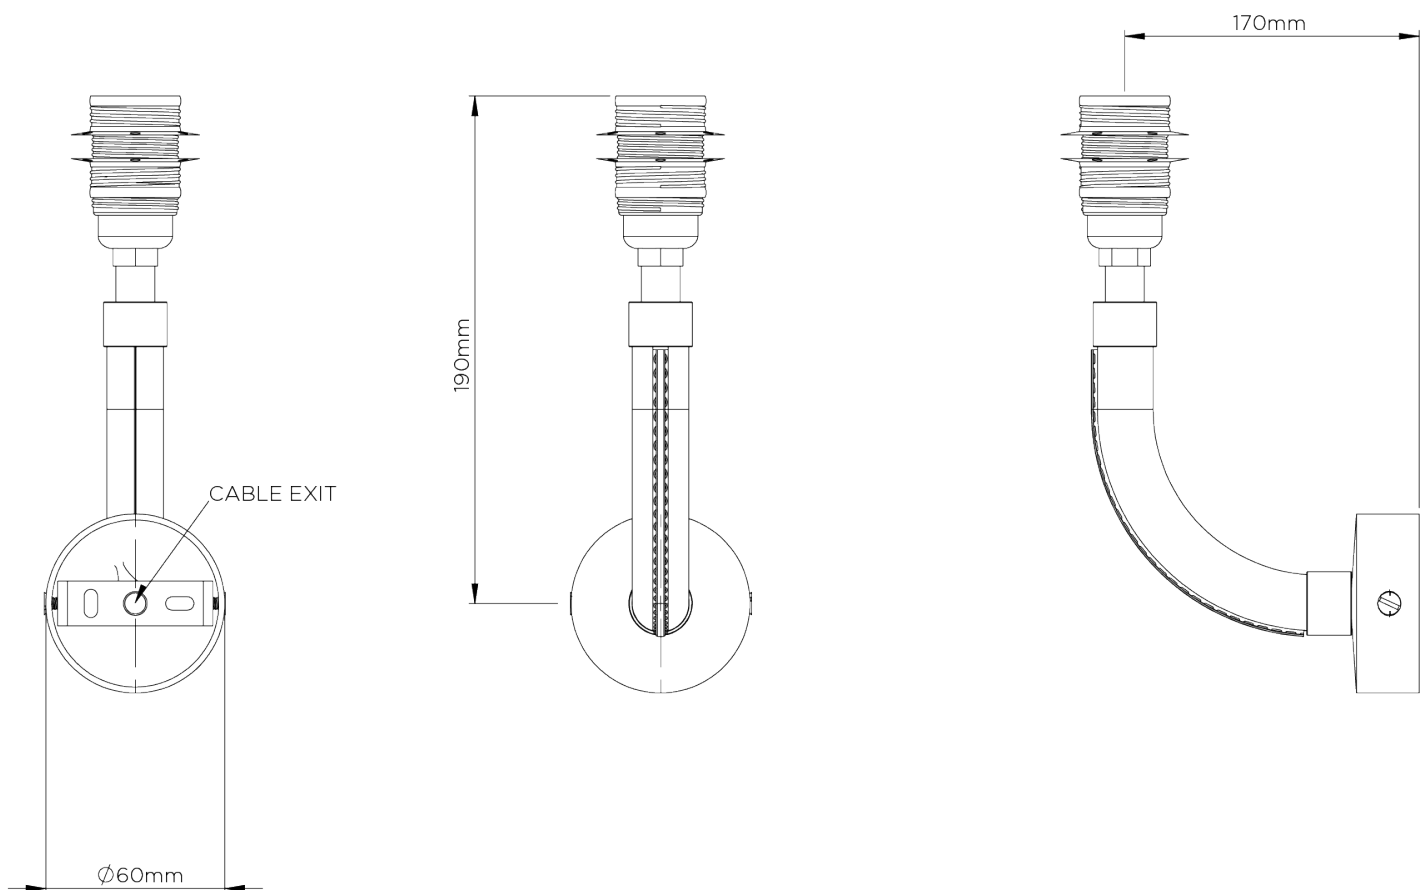

PORTA ROMANA

Huxley Wall Light

TWL132 | Tan

Tan shown with Antique Brass with 5.5" Fez in Natural Linen

HEIGHT
190mm | 7 1/2"

CONSTRUCTED FROM
Leather and steel with brass or
patinated brass

RECOMMENDED SHADE
5.5" Fez

HEIGHT WITH SHADE
285mm | 11 1/4"

PROJECTION
170mm | 6 3/4"

MAX WATTAGE
25W

WIDTH
60mm | 2 1/2"

LAMP
1 x 450lm (5w) LED E14 Candle

WIDTH WITH SHADE
140mm | 5 3/4"

VOLTAGE
220-240V

DIMMABLE

FINISHES
1 Chocolate
2 Tan

Huxley Wall Light

TWL132

HEIGHT
190mm | 7 1/2"

HEIGHT WITH SHADE
285mm | 11 1/4"

WIDTH
60mm | 2 1/2"

WIDTH WITH SHADE
140mm | 5 3/4"

© Porta Romana 2022