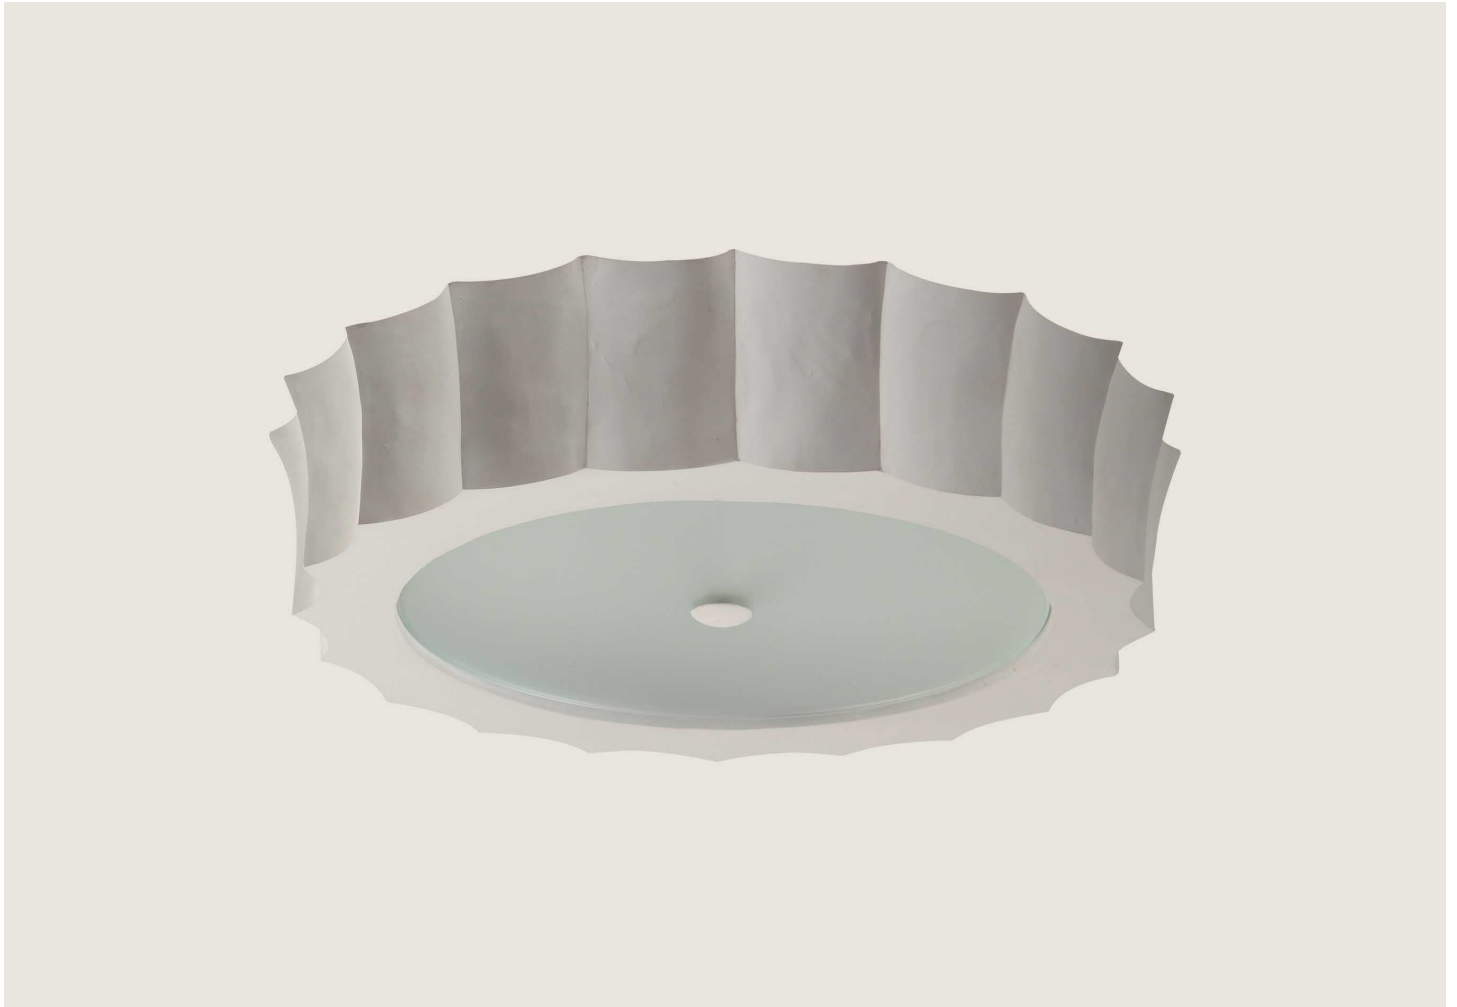

# PORTA ROMANA

## Scalloped Bulkhead

MCL31 | Plaster White

Plaster White shown with Frosted Perspex Diffuser

**WIDTH**  
550mm | 21 3/4"

**CONSTRUCTED FROM**  
Cast composite and steel with decorative finish and perspex

**MAX WATTAGE**  
25W

**MAXIMUM DROP**  
120mm | 4 3/4"

**WEIGHT**  
5.2 kg | 11.44 lbs

**LAMP**  
3 x 320lm (3w) LED G9 Capsule

**DROPS AVAILABLE**  
120mm

**VOLTAGE**  
220-240V

## WIDTH

550mm | 21 3/4"