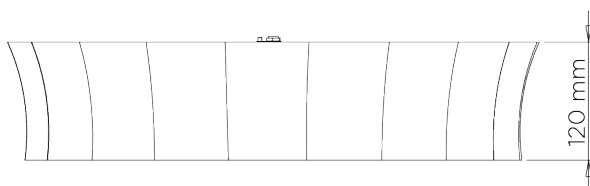

Scalloped Bulkhead

MCL31

WIDTH

550mm | 21 3/4"

MAXIMUM DROP

120mm | 4 3/4"

DROPS AVAILABLE

120mm

© Porta Romana 2022

Dimensions and weights are provided as a guide. All Porta Romana Products are made by hand and variations can occur in some products. The products you are buying or marketing are exclusive designs belonging to Porta Romana. Please do not submit design sheets featuring our products to other manufacturing companies nor to other parties who might. Any manufacturer found to be reproducing Porta Romana products will be breaching copyright law and will be actively pursued

PR

PORTAROMANA.COM