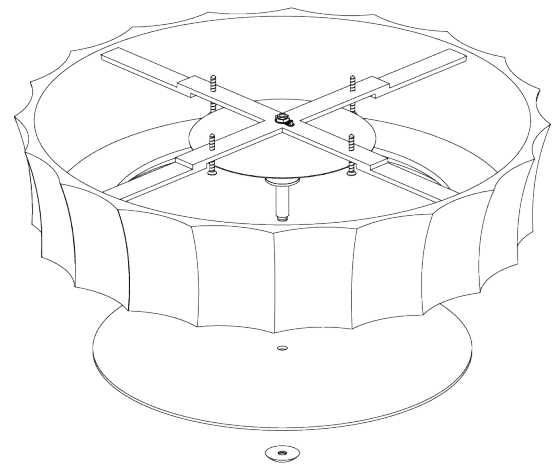

Scalloped Bulkhead

MCL31

WIDTH

550mm | 21 3/4"

MAXIMUM DROP

120mm | 4 3/4"

DROPS AVAILABLE

120mm

© Porta Romana 2022

Dimensions and weights are provided as a guide. All Porta Romana Products are made by hand and variations can occur in some products. The products you are buying or marketing are exclusive designs belonging to Porta Romana. Please do not submit design sheets featuring our products to other manufacturing companies nor to other parties who might. Any manufacturer found to be reproducing Porta Romana products will be breaching copyright law and will be actively pursued

PR

PORTAROMANA.COM