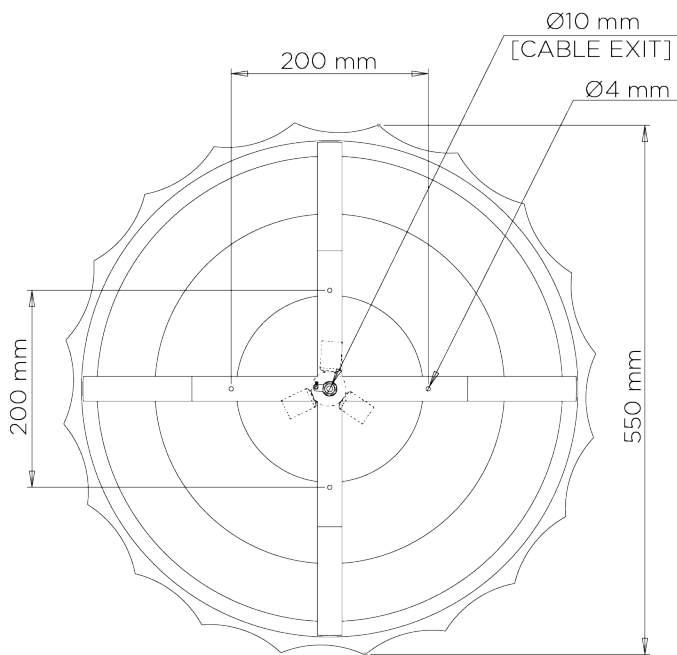

Scalloped Bulkhead

MCL31

WIDTH

550mm | 21 3/4"

MAXIMUM DROP

120mm | 4 3/4"

DROPS AVAILABLE

120mm

© Porta Romana 2022

Dimensions and weights are provided as a guide. All Porta Romana Products are made by hand and variations can occur in some products. The products you are buying or marketing are exclusive designs belonging to Porta Romana. Please do not submit design sheets featuring our products to other manufacturing companies nor to other parties who might. Any manufacturer found to be reproducing Porta Romana products will be breaching copyright law and will be actively pursued

PR

PORTAROMANA.COM