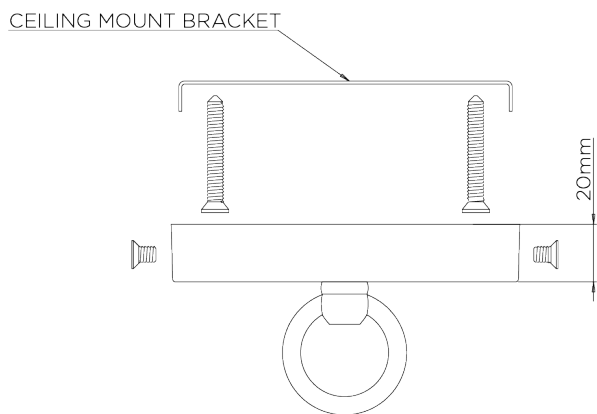

## MCL51

WIDTH  
1420mm | 56"

DEPTH  
880mm | 34 3/4"

MINIMUM DROP  
640mm | 25 1/4"

MAXIMUM DROP  
1600mm | 63"

DROPS AVAILABLE  
1600mm / Custom

CEILING ROSE DETAIL

© Porta Romana 2022