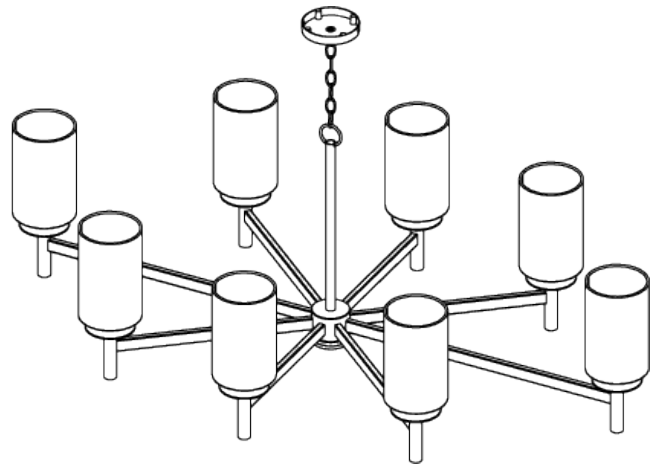

## MCL51

WIDTH  
1420mm | 56"

DEPTH  
880mm | 34 3/4"

MINIMUM DROP  
640mm | 25 1/4"

MAXIMUM DROP  
1600mm | 63"

DROPS AVAILABLE  
1600mm / Custom

CEILING ROSE DETAIL

© Porta Romana 2022