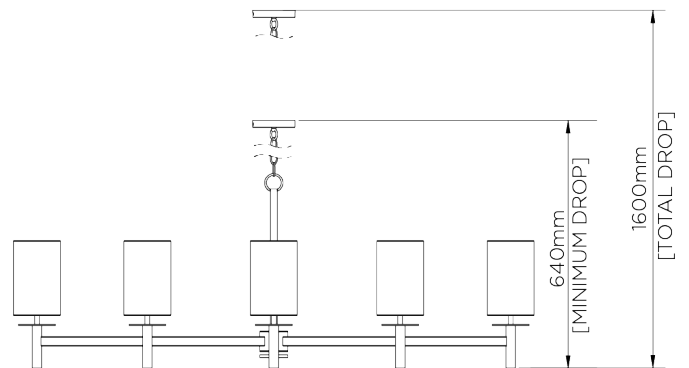

**WEIGHT**  
10.5 kg | 23.1 lbs

**MAX WATTAGE**  
25W

**MINIMUM DROP**  
640mm | 25 1/4"

**LAMP**  
8 x 450lm (5w) LED E14 Candle

**MAXIMUM DROP**  
1600mm | 63"

**VOLTAGE**  
220-240V

**DROPS AVAILABLE**  
1600mm / Custom

## MCL51

WIDTH  
1420mm | 56"

DEPTH  
880mm | 34 3/4"

MINIMUM DROP  
640mm | 25 1/4"

MAXIMUM DROP  
1600mm | 63"

DROPS AVAILABLE  
1600mm / Custom

CEILING ROSE DETAIL

© Porta Romana 2022