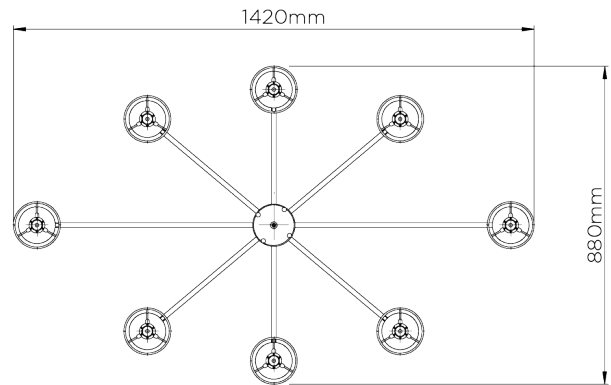

**WEIGHT**  
10.5 kg | 23.1 lbs

**MAX WATTAGE**  
25W

**MINIMUM DROP**  
640mm | 25 1/4"

**LAMP**  
8 x 450lm (5w) LED E14 Candle

**MAXIMUM DROP**  
1600mm | 63"

**VOLTAGE**  
220-240V

**DROPS AVAILABLE**  
1600mm / Custom

## MCL51

WIDTH  
1420mm | 56"

DEPTH  
880mm | 34 3/4"

MINIMUM DROP  
640mm | 25 1/4"

MAXIMUM DROP  
1600mm | 63"

DROPS AVAILABLE  
1600mm / Custom

CEILING ROSE DETAIL

© Porta Romana 2022