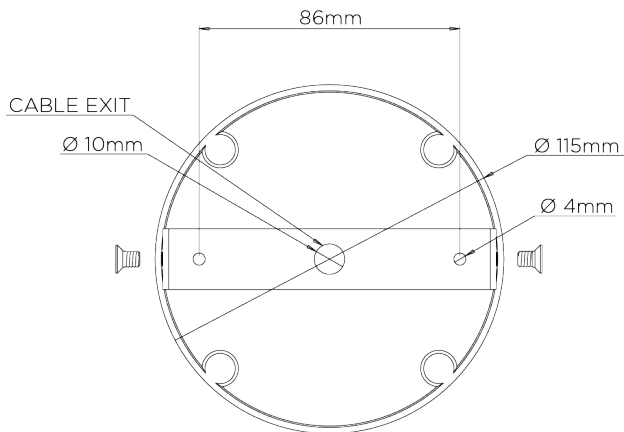

**WEIGHT**  
10.5 kg | 23.1 lbs

**MAX WATTAGE**  
25W

**MINIMUM DROP**  
640mm | 25 1/4"

**LAMP**  
8 x 450lm (5w) LED E14 Candle

**MAXIMUM DROP**  
1600mm | 63"

**VOLTAGE**  
220-240V

**DROPS AVAILABLE**  
1600mm / Custom

## MCL51

WIDTH  
1420mm | 56"

DEPTH  
880mm | 34 3/4"

MINIMUM DROP  
640mm | 25 1/4"

MAXIMUM DROP  
1600mm | 63"

DROPS AVAILABLE  
1600mm / Custom

CEILING ROSE DETAIL

© Porta Romana 2022