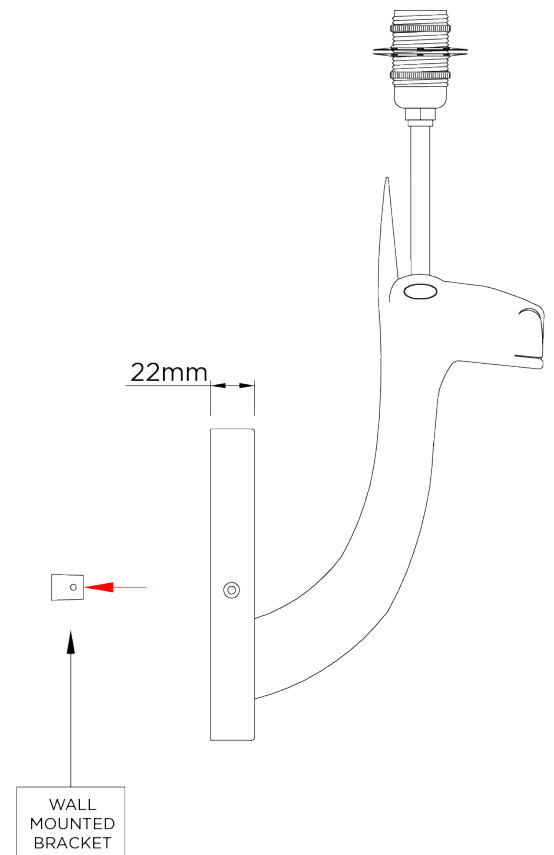

SIDE

© Porta Romana 2022

Dimensions and weights are provided as a guide. All Porta Romana Products are made by hand and variations can occur in some products. The products you are buying or marketing are exclusive designs belonging to Porta Romana. Please do not submit design sheets featuring our products to other manufacturing companies nor to other parties who might. Any manufacturer found to be reproducing Porta Romana products will be breaching copyright law and will be actively pursued