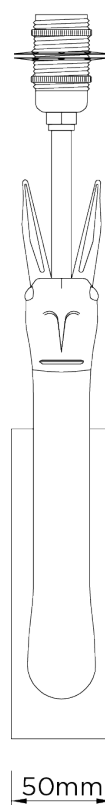

PORTA ROMANA

Llama Wall Light

TWL45 | Decayed Gold

Decayed Gold shown with 6" Fez in Asparagus Satin

HEIGHT
335mm | 13 1/4"

HEIGHT WITH SHADE
449mm | 17 3/4"

WIDTH
50mm | 2"

WIDTH WITH SHADE
178mm | 7 1/4"

CONSTRUCTED FROM
Cast composite and brass with
decorative finish

WEIGHT
1 kg | 2.2 lbs

PROJECTION
185mm | 7 1/2"

RECOMMENDED SHADE
6" Fez

MAX WATTAGE
40W

LAMP
1 x 450lm (5w) LED E14 Candle

VOLTAGE
220-240V

FLEX AND SWITCH
Brass lampholder

FINISHES
1 Decayed Gold
2 Decayed Silver

Llama Wall Light

TWL45

HEIGHT
335mm | 13 1/4"

HEIGHT WITH SHADE
449mm | 17 3/4"

WIDTH
50mm | 2"

WIDTH WITH SHADE
178mm | 7 1/4"

BACK