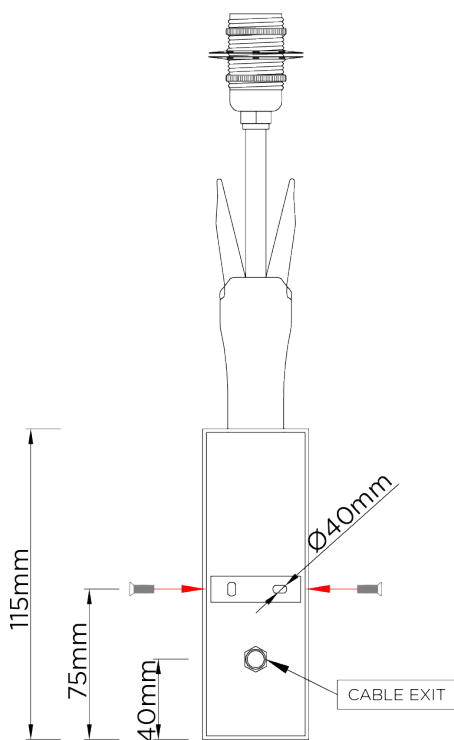

PORTA ROMANA

Llama Wall Light

TWL45 | Decayed Gold

Decayed Gold shown with 6" Fez in Asparagus Satin

HEIGHT
335mm | 13 1/4"

HEIGHT WITH SHADE
449mm | 17 3/4"

WIDTH
50mm | 2"

WIDTH WITH SHADE
178mm | 7 1/4"

CONSTRUCTED FROM
Cast composite and brass with
decorative finish

WEIGHT
1 kg | 2.2 lbs

PROJECTION
185mm | 7 1/2"

RECOMMENDED SHADE
6" Fez

MAX WATTAGE
40W

LAMP
1 x 450lm (5w) LED E14 Candle

VOLTAGE
220-240V

FLEX AND SWITCH
Brass lampholder

FINISHES
1 Decayed Gold
2 Decayed Silver

Llama Wall Light

TWL45

HEIGHT
335mm | 13 1/4"

HEIGHT WITH SHADE
449mm | 17 3/4"

WIDTH
50mm | 2"

WIDTH WITH SHADE
178mm | 7 1/4"

BACK