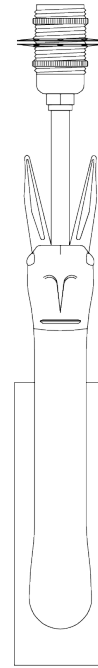

PORTA ROMANA

Llama Wall Light

TWL45 | Decayed Gold

Decayed Gold shown with 6" Fez in Asparagus Satin

HEIGHT
335mm | 13 1/4"

HEIGHT WITH SHADE
449mm | 17 3/4"

WIDTH
50mm | 2"

WIDTH WITH SHADE
178mm | 7 1/4"

CONSTRUCTED FROM
Cast composite and brass with
decorative finish

WEIGHT
1 kg | 2.2 lbs

PROJECTION
185mm | 7 1/2"

RECOMMENDED SHADE
6" Fez

MAX WATTAGE
40W

LAMP
1 x 450lm (5w) LED E14 Candle

VOLTAGE
220-240V

FLEX AND SWITCH
Brass lampholder

FINISHES
1 Decayed Gold
2 Decayed Silver

Llama Wall Light

TWL45

HEIGHT
335mm | 13 1/4"

HEIGHT WITH SHADE
449mm | 17 3/4"

WIDTH
50mm | 2"

WIDTH WITH SHADE
178mm | 7 1/4"

BACK

FRONT

SIDE

© Porta Romana 2022

Dimensions and weights are provided as a guide. All Porta Romana Products are made by hand and variations can occur in some products. The products you are buying or marketing are exclusive designs belonging to Porta Romana. Please do not submit design sheets featuring our products to other manufacturing companies nor to other parties who might. Any manufacturer found to be reproducing Porta Romana products will be breaching copyright law and will be actively pursued