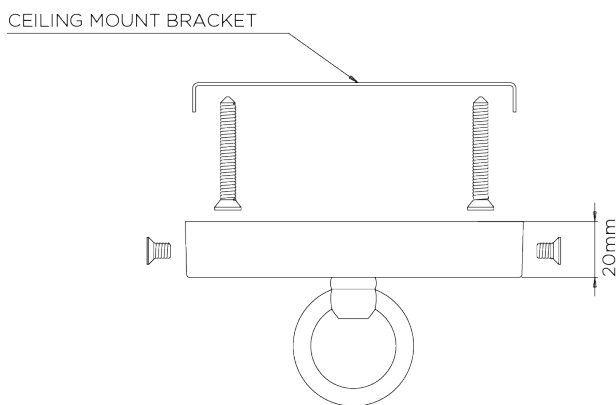

## Compton Ceiling Light Two Tier

MCL65T | Plaster White

Plaster White

**WIDTH**  
1345mm | 53"

**CONSTRUCTED FROM**  
Cast composite and metal with decorative finish

**LAMP**  
12 x 320lm (3w) LED G9 Capsule

**MINIMUM DROP**  
1000mm | 39 1/4"

**WEIGHT**  
21 kg | 46.2 lbs

**VOLTAGE**  
220-240V

**MAXIMUM DROP**  
2000mm | 78 3/4"

---

**FINISHES**  
1 Plaster White

## MCL65T

**WIDTH**  
1345mm | 53"

**MINIMUM DROP**  
1000mm | 39 1/4"

**MAXIMUM DROP**  
2000mm | 78 3/4"

CEILING ROSE DETAIL

© Porta Romana 2022

Dimensions and weights are provided as a guide. All Porta Romana Products are made by hand and variations can occur in some products. The products you are buying or marketing are exclusive designs belonging to Porta Romana. Please do not submit design sheets featuring our products to other manufacturing companies nor to other parties who might. Any manufacturer found to be reproducing Porta Romana products will be breaching copyright law and will be actively pursued