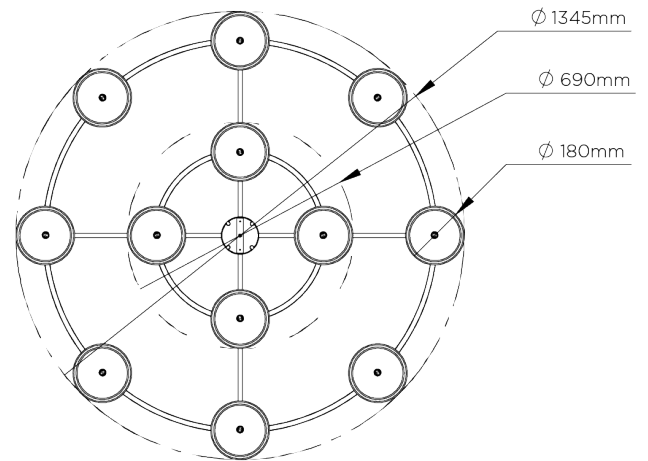

**MINIMUM DROP**  
1000mm | 39 1/4"

**WEIGHT**  
21 kg | 46.2 lbs

**VOLTAGE**  
220-240V

**MAXIMUM DROP**  
2000mm | 78 3/4"

---

**FINISHES**  
1 Plaster White

## MCL65T

**WIDTH**  
1345mm | 53"

**MINIMUM DROP**  
1000mm | 39 1/4"

**MAXIMUM DROP**  
2000mm | 78 3/4"

CEILING ROSE DETAIL

© Porta Romana 2022

Dimensions and weights are provided as a guide. All Porta Romana Products are made by hand and variations can occur in some products. The products you are buying or marketing are exclusive designs belonging to Porta Romana. Please do not submit design sheets featuring our products to other manufacturing companies nor to other parties who might. Any manufacturer found to be reproducing Porta Romana products will be breaching copyright law and will be actively pursued