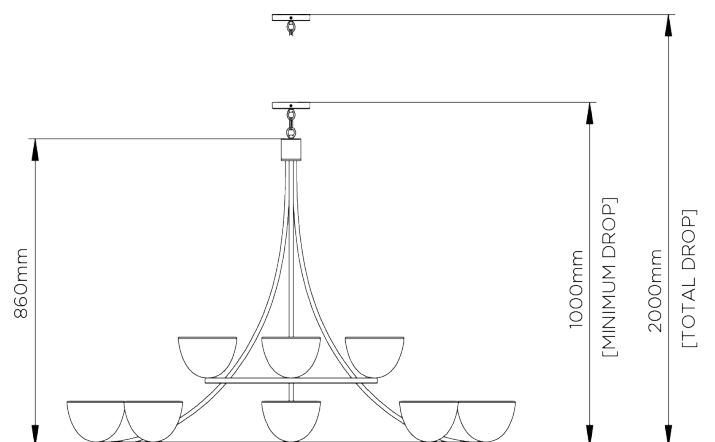

## Compton Ceiling Light Two Tier

MCL65T | Plaster White

Plaster White

**WIDTH**  
1345mm | 53"

**CONSTRUCTED FROM**  
Cast composite and metal with decorative finish

**LAMP**  
12 x 320lm (3w) LED G9 Capsule

**MINIMUM DROP**  
1000mm | 39 1/4"

**WEIGHT**  
21 kg | 46.2 lbs

**VOLTAGE**  
220-240V

**MAXIMUM DROP**  
2000mm | 78 3/4"

---

**FINISHES**  
1 Plaster White

## MCL65T

**WIDTH**  
1345mm | 53"

**MINIMUM DROP**  
1000mm | 39 1/4"

**MAXIMUM DROP**  
2000mm | 78 3/4"

CEILING ROSE DETAIL

© Porta Romana 2022

Dimensions and weights are provided as a guide. All Porta Romana Products are made by hand and variations can occur in some products. The products you are buying or marketing are exclusive designs belonging to Porta Romana. Please do not submit design sheets featuring our products to other manufacturing companies nor to other parties who might. Any manufacturer found to be reproducing Porta Romana products will be breaching copyright law and will be actively pursued