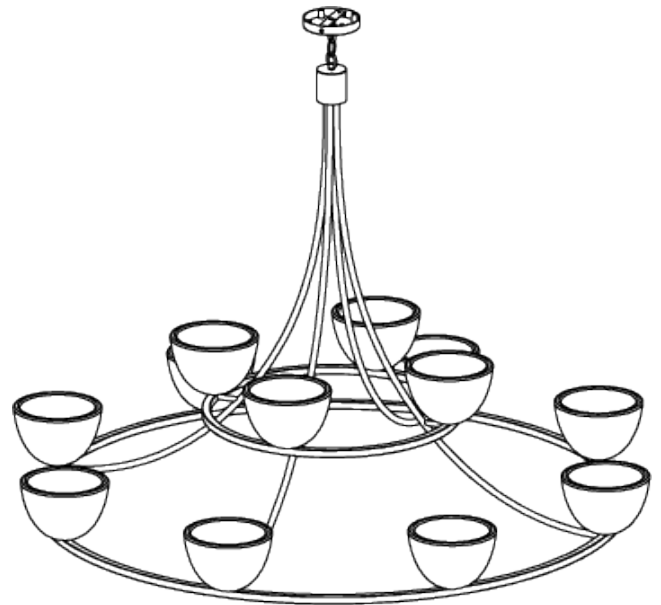

## Compton Ceiling Light Two Tier

MCL65T | Plaster White

Plaster White

**WIDTH**  
1345mm | 53"

**CONSTRUCTED FROM**  
Cast composite and metal with decorative finish

**LAMP**  
12 x 320lm (3w) LED G9 Capsule

**MINIMUM DROP**  
1000mm | 39 1/4"

**WEIGHT**  
21 kg | 46.2 lbs

**VOLTAGE**  
220-240V

**MAXIMUM DROP**  
2000mm | 78 3/4"

---

**FINISHES**  
1 Plaster White

# Compton Ceiling Light Two Tier

## MCL65T

**WIDTH**  
1345mm | 53"

**MINIMUM DROP**  
1000mm | 39 1/4"

**MAXIMUM DROP**  
2000mm | 78 3/4"

CEILING ROSE DETAIL

© Porta Romana 2022

Dimensions and weights are provided as a guide. All Porta Romana Products are made by hand and variations can occur in some products. The products you are buying or marketing are exclusive designs belonging to Porta Romana. Please do not submit design sheets featuring our products to other manufacturing companies nor to other parties who might. Any manufacturer found to be reproducing Porta Romana products will be breaching copyright law and will be actively pursued