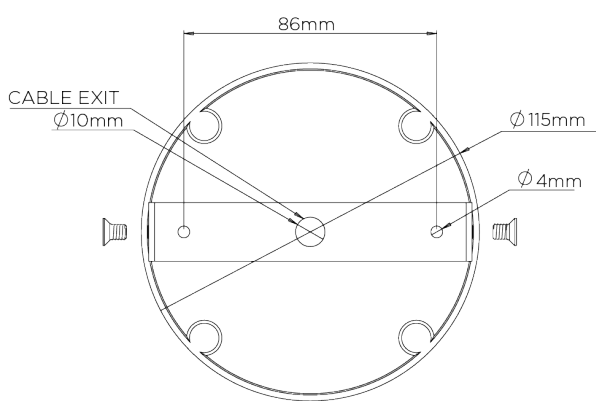

## Compton Ceiling Light Two Tier

MCL65T | Plaster White

Plaster White

**WIDTH**  
1345mm | 53"

**CONSTRUCTED FROM**  
Cast composite and metal with decorative finish

**LAMP**  
12 x 320lm (3w) LED G9 Capsule

**MINIMUM DROP**  
1000mm | 39 1/4"

**WEIGHT**  
21 kg | 46.2 lbs

**VOLTAGE**  
220-240V

**MAXIMUM DROP**  
2000mm | 78 3/4"

---

**FINISHES**  
1 Plaster White

## MCL65T

**WIDTH**  
1345mm | 53"

**MINIMUM DROP**  
1000mm | 39 1/4"

**MAXIMUM DROP**  
2000mm | 78 3/4"

CEILING ROSE DETAIL

© Porta Romana 2022

Dimensions and weights are provided as a guide. All Porta Romana Products are made by hand and variations can occur in some products. The products you are buying or marketing are exclusive designs belonging to Porta Romana. Please do not submit design sheets featuring our products to other manufacturing companies nor to other parties who might. Any manufacturer found to be reproducing Porta Romana products will be breaching copyright law and will be actively pursued