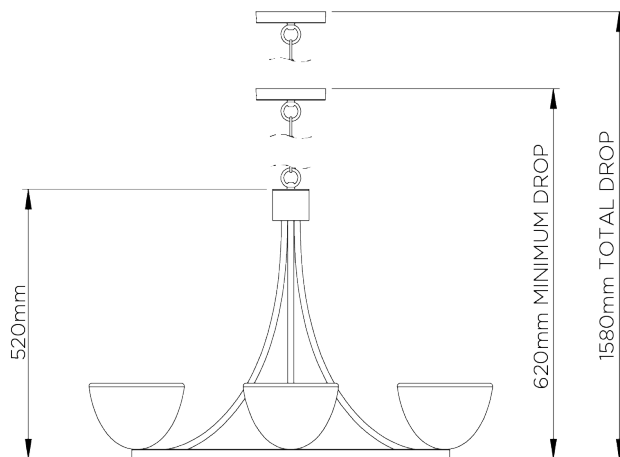

## Compton Chandelier Small

MCL65S | Plaster White

Plaster White

**WIDTH**  
660mm | 26"

**CONSTRUCTED FROM**  
Cast composite and metal with decorative finish

**LAMP**  
4 x 320lm (3w) LED G9 Capsule

**HEIGHT**  
442mm | 17 1/2"

**WEIGHT**  
7 kg | 15.4 lbs

**VOLTAGE**  
220-240V

**MINIMUM DROP**  
620mm | 24 1/2"

**MAXIMUM DROP**  
1580mm | 62 1/4"

**FINISHES**  
1 Plaster White

# Compton Chandelier Small

MCL65S

WIDTH  
660mm | 26"

MINIMUM DROP  
620mm | 24 1/2"

MAXIMUM DROP  
1580mm | 62 1/4"

CEILING ROSE DETAIL

© Porta Romana 2022

Dimensions and weights are provided as a guide. All Porta Romana Products are made by hand and variations can occur in some products. The products you are buying or marketing are exclusive designs belonging to Porta Romana. Please do not submit design sheets featuring our products to other manufacturing companies nor to other parties who might. Any manufacturer found to be reproducing Porta Romana products will be breaching copyright law and will be actively pursued