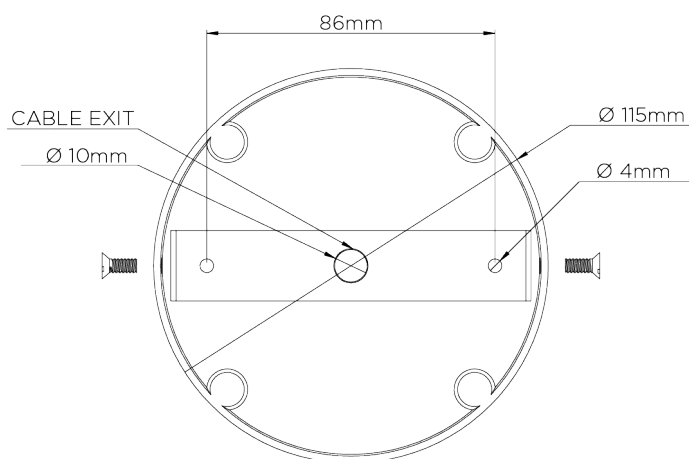

## Compton Chandelier Small

MCL65S | Plaster White

Plaster White

**WIDTH**  
660mm | 26"

**CONSTRUCTED FROM**  
Cast composite and metal with decorative finish

**LAMP**  
4 x 320lm (3w) LED G9 Capsule

**HEIGHT**  
442mm | 17 1/2"

**WEIGHT**  
7 kg | 15.4 lbs

**VOLTAGE**  
220-240V

**MINIMUM DROP**  
620mm | 24 1/2"

**MAXIMUM DROP**  
1580mm | 62 1/4"

**FINISHES**  
1 Plaster White

# Compton Chandelier Small

MCL65S

WIDTH  
660mm | 26"

MINIMUM DROP  
620mm | 24 1/2"

MAXIMUM DROP  
1580mm | 62 1/4"

CEILING ROSE DETAIL

© Porta Romana 2022

Dimensions and weights are provided as a guide. All Porta Romana Products are made by hand and variations can occur in some products. The products you are buying or marketing are exclusive designs belonging to Porta Romana. Please do not submit design sheets featuring our products to other manufacturing companies nor to other parties who might. Any manufacturer found to be reproducing Porta Romana products will be breaching copyright law and will be actively pursued