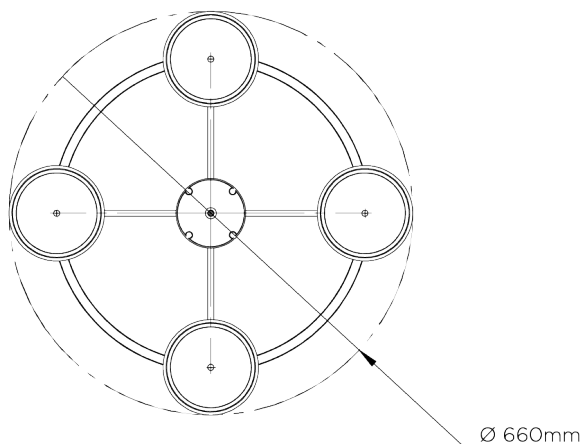

**WEIGHT**  
7 kg | 15.4 lbs

**VOLTAGE**  
220-240V

**MINIMUM DROP**  
620mm | 24 1/2"

**MAXIMUM DROP**  
1580mm | 62 1/4"

**FINISHES**  
1 Plaster White

# Compton Chandelier Small

MCL65S

WIDTH  
660mm | 26"

MINIMUM DROP  
620mm | 24 1/2"

MAXIMUM DROP  
1580mm | 62 1/4"

CEILING ROSE DETAIL

© Porta Romana 2022

Dimensions and weights are provided as a guide. All Porta Romana Products are made by hand and variations can occur in some products. The products you are buying or marketing are exclusive designs belonging to Porta Romana. Please do not submit design sheets featuring our products to other manufacturing companies nor to other parties who might. Any manufacturer found to be reproducing Porta Romana products will be breaching copyright law and will be actively pursued