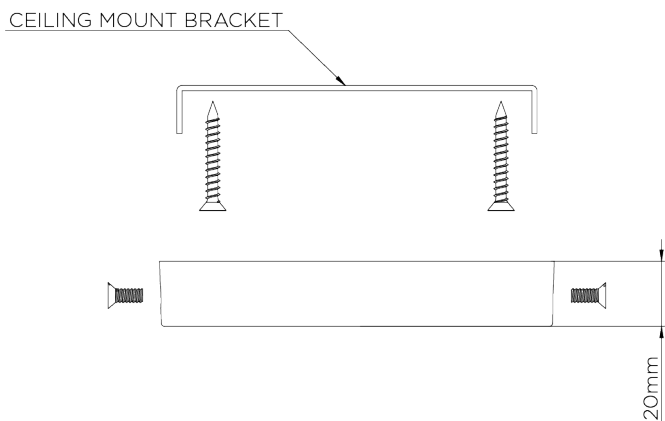

## Compton Chandelier Small

MCL65S | Plaster White

Plaster White

**WIDTH**  
660mm | 26"

**CONSTRUCTED FROM**  
Cast composite and metal with decorative finish

**LAMP**  
4 x 320lm (3w) LED G9 Capsule

**HEIGHT**  
442mm | 17 1/2"

**WEIGHT**  
7 kg | 15.4 lbs

**VOLTAGE**  
220-240V

**MINIMUM DROP**  
620mm | 24 1/2"

**MAXIMUM DROP**  
1580mm | 62 1/4"

**FINISHES**  
1 Plaster White

# Compton Chandelier Small

MCL65S

WIDTH  
660mm | 26"

MINIMUM DROP  
620mm | 24 1/2"

MAXIMUM DROP  
1580mm | 62 1/4"

CEILING ROSE DETAIL

© Porta Romana 2022

Dimensions and weights are provided as a guide. All Porta Romana Products are made by hand and variations can occur in some products. The products you are buying or marketing are exclusive designs belonging to Porta Romana. Please do not submit design sheets featuring our products to other manufacturing companies nor to other parties who might. Any manufacturer found to be reproducing Porta Romana products will be breaching copyright law and will be actively pursued