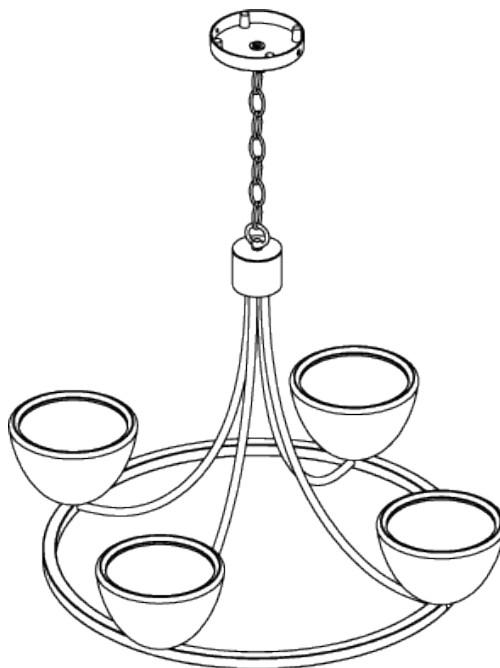

## Compton Chandelier Small

MCL65S | Plaster White

Plaster White

**WIDTH**  
660mm | 26"

**CONSTRUCTED FROM**  
Cast composite and metal with decorative finish

**LAMP**  
4 x 320lm (3w) LED G9 Capsule

**HEIGHT**  
442mm | 17 1/2"

**WEIGHT**  
7 kg | 15.4 lbs

**VOLTAGE**  
220-240V

**MINIMUM DROP**  
620mm | 24 1/2"

**MAXIMUM DROP**  
1580mm | 62 1/4"

**FINISHES**  
1 Plaster White

# Compton Chandelier Small

MCL65S

WIDTH  
660mm | 26"

MINIMUM DROP  
620mm | 24 1/2"

MAXIMUM DROP  
1580mm | 62 1/4"

CEILING ROSE DETAIL

© Porta Romana 2022

Dimensions and weights are provided as a guide. All Porta Romana Products are made by hand and variations can occur in some products. The products you are buying or marketing are exclusive designs belonging to Porta Romana. Please do not submit design sheets featuring our products to other manufacturing companies nor to other parties who might. Any manufacturer found to be reproducing Porta Romana products will be breaching copyright law and will be actively pursued