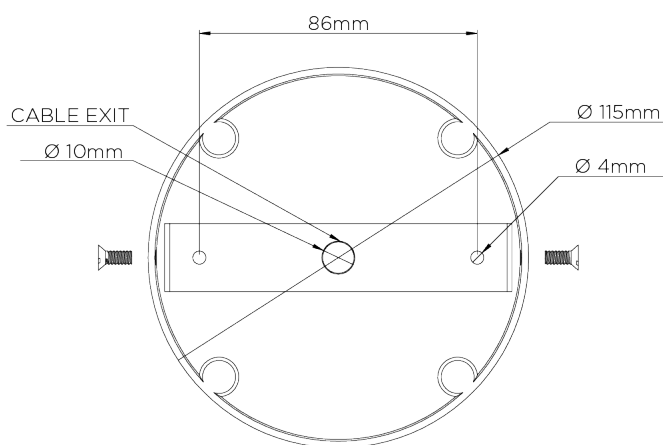

PORTA ROMANA

Compton Chandelier

MCL65 | Black with Gold

Black with Gold

WIDTH
1345mm | 53"

CONSTRUCTED FROM
Cast composite and metal with decorative finish

MAX WATTAGE
25W

MINIMUM DROP
940mm | 37 1/4"

WEIGHT
13.5 kg | 29.7 lbs

LAMP
8 x 320lm (3w) LED G9 Capsule

MAXIMUM DROP
1080mm | 42 3/4"

VOLTAGE
220-240V

DROPS AVAILABLE
1910mm / Custom

FLEX AND SWITCH
Brown Silk flex

FINISHES
1 Black with Gold
2 Plaster White

Compton Chandelier

MCL65

WIDTH
1345mm | 53"

MINIMUM DROP
940mm | 37 1/4"

MAXIMUM DROP
1080mm | 42 3/4"

DROPS AVAILABLE
1910mm / Custom

CEILING ROSE DETAIL

© Porta Romana 2022