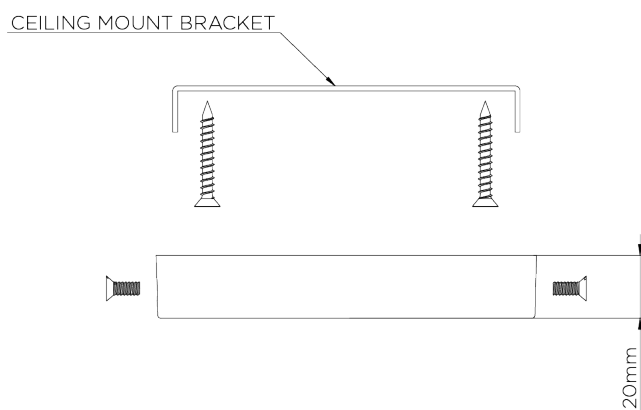

WEIGHT
13.5 kg | 29.7 lbs

LAMP
8 x 320lm (3w) LED G9 Capsule

MAXIMUM DROP
1080mm | 42 3/4"

VOLTAGE
220-240V

DROPS AVAILABLE
1910mm / Custom

FLEX AND SWITCH
Brown Silk flex

FINISHES
1 Black with Gold
2 Plaster White

Compton Chandelier

MCL65

WIDTH
1345mm | 53"

MINIMUM DROP
940mm | 37 1/4"

MAXIMUM DROP
1080mm | 42 3/4"

DROPS AVAILABLE
1910mm / Custom

CEILING ROSE DETAIL

© Porta Romana 2022