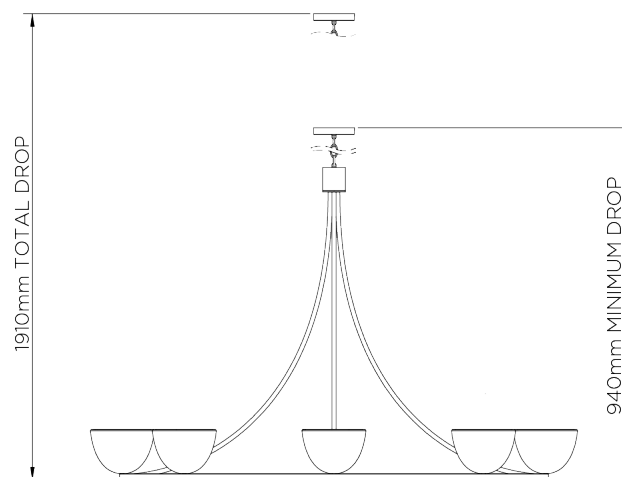

PORTA ROMANA

Compton Chandelier

MCL65 | Black with Gold

Black with Gold

WIDTH
1345mm | 53"

CONSTRUCTED FROM
Cast composite and metal with decorative finish

MAX WATTAGE
25W

MINIMUM DROP
940mm | 37 1/4"

WEIGHT
13.5 kg | 29.7 lbs

LAMP
8 x 320lm (3w) LED G9 Capsule

MAXIMUM DROP
1080mm | 42 3/4"

VOLTAGE
220-240V

DROPS AVAILABLE
1910mm / Custom

FLEX AND SWITCH
Brown Silk flex

FINISHES
1 Black with Gold
2 Plaster White

Compton Chandelier

MCL65

WIDTH
1345mm | 53"

MINIMUM DROP
940mm | 37 1/4"

MAXIMUM DROP
1080mm | 42 3/4"

DROPS AVAILABLE
1910mm / Custom

CEILING ROSE DETAIL

© Porta Romana 2022