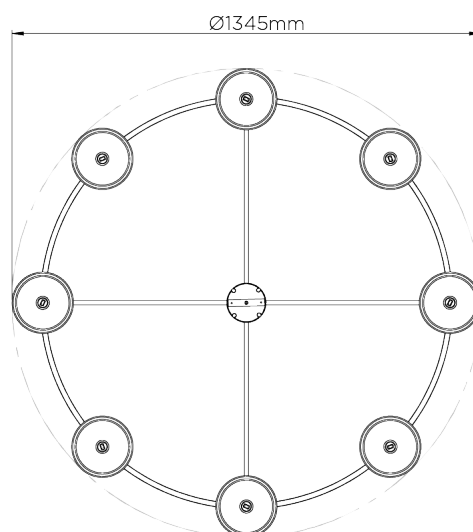

PORTA ROMANA

Compton Chandelier

MCL65 | Black with Gold

Black with Gold

WIDTH
1345mm | 53"

CONSTRUCTED FROM
Cast composite and metal with decorative finish

MAX WATTAGE
25W

MINIMUM DROP
940mm | 37 1/4"

WEIGHT
13.5 kg | 29.7 lbs

LAMP
8 x 320lm (3w) LED G9 Capsule

MAXIMUM DROP
1080mm | 42 3/4"

VOLTAGE
220-240V

DROPS AVAILABLE
1910mm / Custom

FLEX AND SWITCH
Brown Silk flex

FINISHES
1 Black with Gold
2 Plaster White

Compton Chandelier

MCL65

WIDTH
1345mm | 53"

MINIMUM DROP
940mm | 37 1/4"

MAXIMUM DROP
1080mm | 42 3/4"

DROPS AVAILABLE
1910mm / Custom

CEILING ROSE DETAIL

© Porta Romana 2022