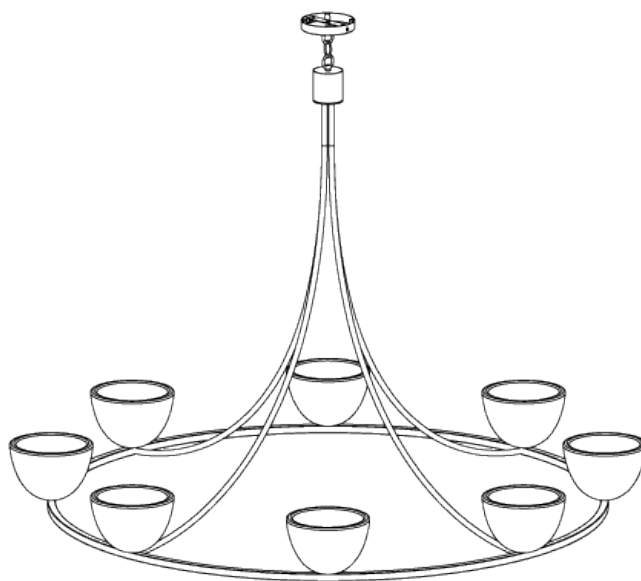

PORTA ROMANA

Compton Chandelier

MCL65 | Black with Gold

Black with Gold

WIDTH
1345mm | 53"

CONSTRUCTED FROM
Cast composite and metal with decorative finish

MAX WATTAGE
25W

MINIMUM DROP
940mm | 37 1/4"

WEIGHT
13.5 kg | 29.7 lbs

LAMP
8 x 320lm (3w) LED G9 Capsule

MAXIMUM DROP
1080mm | 42 3/4"

VOLTAGE
220-240V

DROPS AVAILABLE
1910mm / Custom

FLEX AND SWITCH
Brown Silk flex

FINISHES
1 Black with Gold
2 Plaster White

Compton Chandelier

MCL65

WIDTH
1345mm | 53"

MINIMUM DROP
940mm | 37 1/4"

MAXIMUM DROP
1080mm | 42 3/4"

DROPS AVAILABLE
1910mm / Custom

CEILING ROSE DETAIL

© Porta Romana 2022