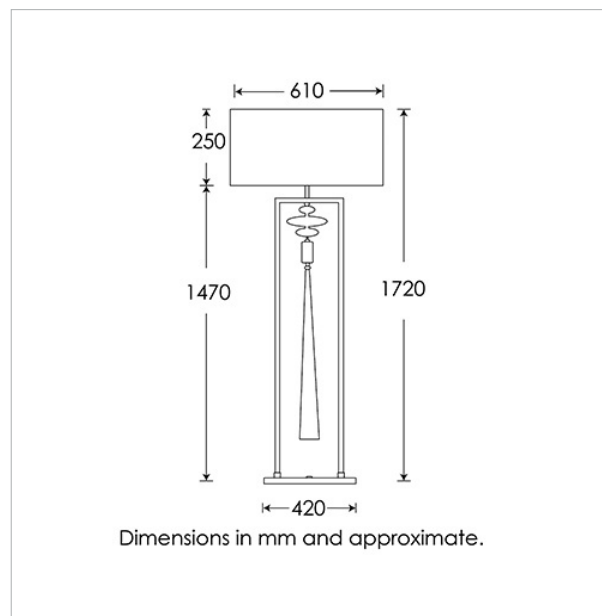

H&CO

LIGHT BEYOND DESIGN