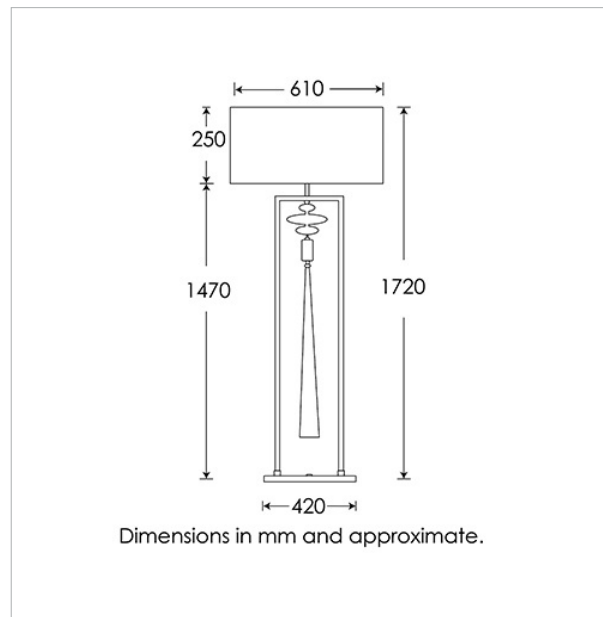

H&
CO

LIGHT BEYOND DESIGN