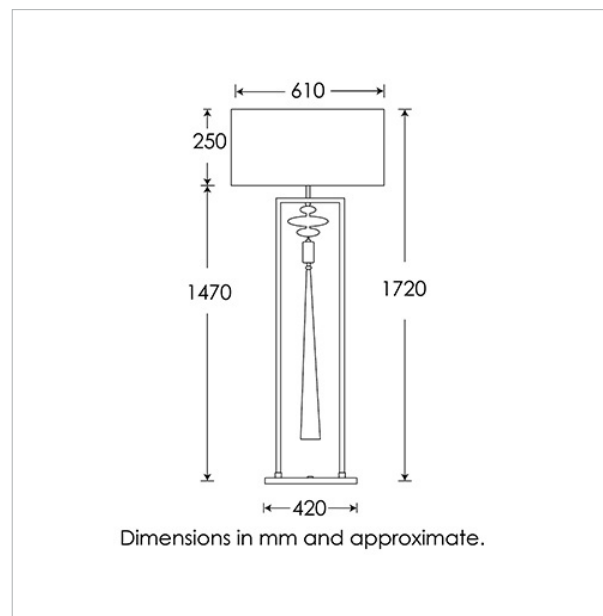

H&CO

LIGHT BEYOND DESIGN