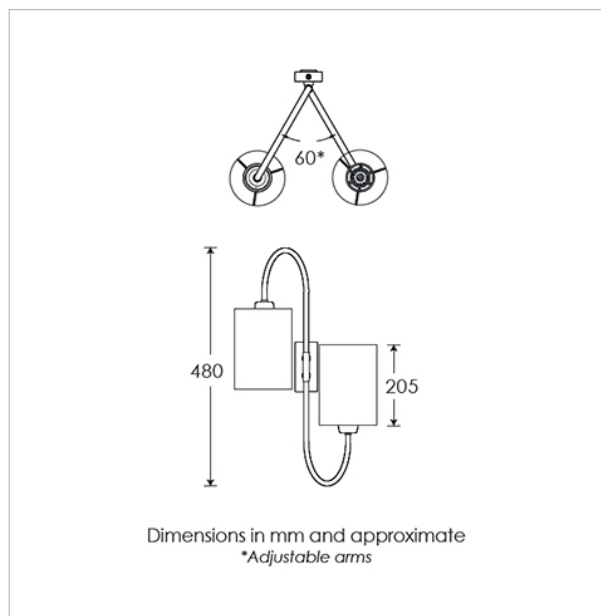

H&
CO

LIGHT BEYOND DESIGN